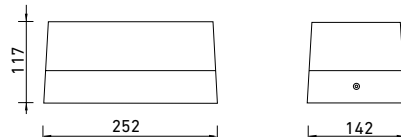

EVOLINE LED

EVOLINE LED - professional architectural linear luminaires for illuminating facades of various textures and heights. The luminaires emit a high quality light, emphasizing the individuality of each architectural object. The series uses a high-end component base in combination with professional assembly, which together expressed in the long and stable operation of the luminaires in any conditions. A wide range of optics options, CCT and luminaires lengths, allows you to implement projects of any complexity.

NAME	lm	W	lm/W	Kg	Housing colour	Code
EVOLINE LED 24 D15 4000K 600 /E/	2300	26	88	2.1	SILVER	1997033200
EVOLINE LED 24 D15X40 4000K 600 /E/	2300	26	88	2.1	SILVER	1997033190
EVOLINE LED 36 D15X40 4000K 900 /E/	3800	40	95	1,7	SILVER	1997033240
EVOLINE LED 36 D15 4000K 900 /E/	3800	40	95	1,7	SILVER	1997033250
EVOLINE LED 48 D15 4000K 1200 /E/	5000	54	93	1.7	SILVER	1997033300
EVOLINE LED 48 D15X40 4000K 1200 /E/	4900	54	91	1.7	SILVER	1997033290

DOMO LED

DOMO LED is a universal luminaire for functional and decorative lighting of building facades, squares and public areas. Can be equipped with a built-in motion and light sensor (MS).

NAME	lm	W	lm/W	Kg	Housing colour	Code
DOMO LED 12 3000K /E/	1300	11	118	2,5	SILVER	1997035630
DOMO LED 12 4000K /E/	1450	11	132	2,5	SILVER	1997035640
DOMO LED 12 MS 3000K /E/	1300	11	118	2,5	SILVER	1997035650
DOMO LED 12 MS 4000K /E/	1450	11	132	2,5	SILVER	1997035660
DOMO LED 23 MS 3000K /E/	1900	18	106	2,5	SILVER	1997035690
DOMO LED 23 MS 4000K /E/	2100	18	117	2,5	SILVER	1997035700
DOMO LED 23 3000K /E/	2500	22	114	2,5	SILVER	1997035670
DOMO LED 23 4000K /E/	2800	22	127	2,5	SILVER	1997035680