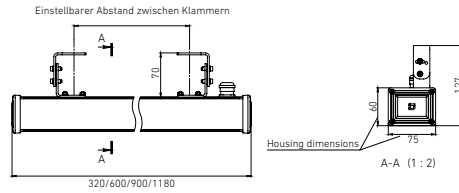

EVOLINE LED