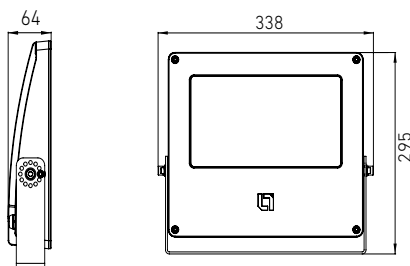

VIZOR LED

VIZOR LED floodlights are designed for architectural lighting. Minimalistic design and variety of housing color range allows to install the luminaire on building facades while maintaining an architectural image of the object. A wide selection of capacities and optical systems makes this floodlight an universal solution for the most complex architectural lighting projects.

NAME	lm	W	lm/W	Kg	Housing colour	Code
VIZOR LED 30 D15X40 4000K /E/	2400	28	86	4,4	SILVER	1997037680
VIZOR LED 50 D15X40 4000K /E/	4400	52	85	4,9	SILVER	1997037690
VIZOR LED 30 D8 4000K /E/	2200	28	79	4,4	SILVER	1997037660
VIZOR LED 50 D8 4000K /E/	3500	52	67	4,4	SILVER	1997037670
VIZOR LED 50 D50 4000K /E/	4400	52	85	4,4	SILVER	1997037720
VIZOR LED 50 D30 4000K /E/	4400	52	85	44	SILVER	1997037710