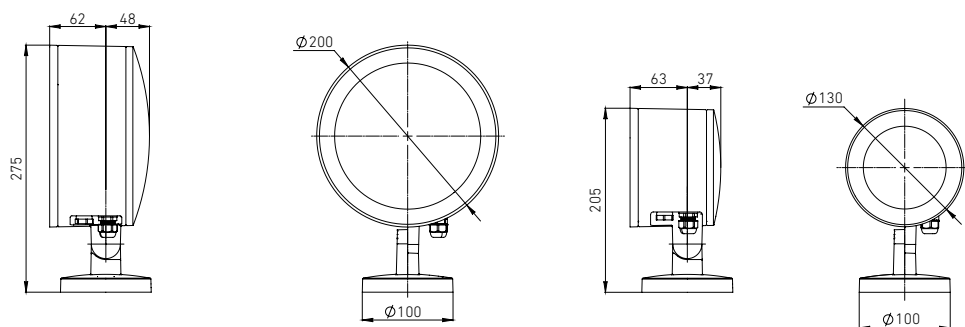

GLOSS LED

Professional series of architectural floodlights GLOSS LED in a minimalist design is made for illumination of facades, trees, monuments, and various architectural ensembles. Different optics types, power levels, and sizes allows you to solve a variety of landscape and architectural light problems.

Name	lm	W	lm/W	Kg	Housing colour	Code
GLOSS LED 5 D8 2700K /E/	350	6	58	0,7	SILVER	1997027900
GLOSS LED 10 D8 2700K /E/	550	10	55	0,7	SILVER	1997027980
GLOSS LED 20 D8 2700K /E/	1550	19	82	3,1	SILVER	1997028020
GLOSS LED 30 D8 2700K /E/	1900	27	70	0,7	SILVER	1997028060
GLOSS LED 30 D100 4000K /E/	2600	27	96	3,1	SILVER	1997033070
GLOSS LED 30 D15X40 4000K /E/	2400	27	89	3,1	SILVER	1997033090