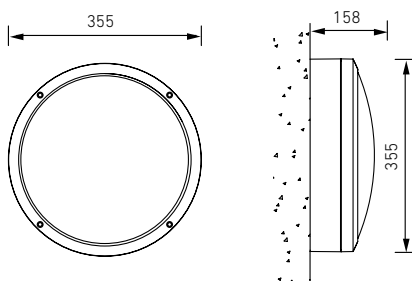

GRANDA LED

GRANDA LED is a family of vandal-proof luminaires in a compact aluminum housing with a high degree of protection (IP65) for illuminating passages, utility rooms, entrances, and areas adjacent to buildings. The diffuser is made of polycarbonate or glass. A version with a decorative grid is optionally available.

NAME	lm	W	lm/W	Kg	Housing colour	Code
GRANDA NBT LED 18 4000K /E/	2500	26	96	3,1	SILVER	1997022100
GRANDA NBT LED 18 EM* 4000K /E/	2500	28	89	3,3	SILVER	1997023500
GRANDA NBT LED 18 EM3* BLACK 4000K /E/	2500	28	89	3,3	BLACK	1997032830
GRANDA NBT LED 18 GLASS 4000K /E/	2100	20	105	3,4	SILVER	1441000030

*EM - The luminaire is equipped with an Emergency kit for 1 hour.

*EM3 - The luminaire is equipped with an Emergency kit for 3 hours.