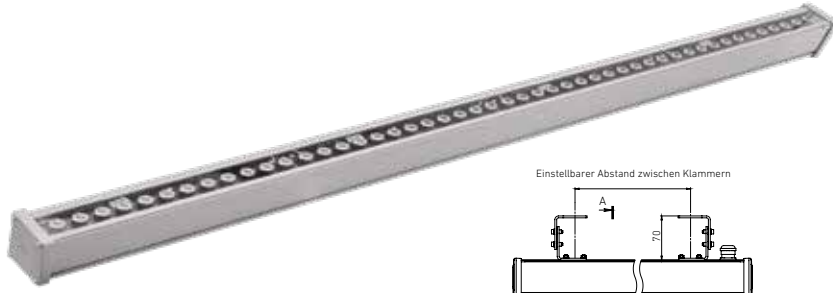

 OUTDOOR

STAR LED

STAR is a family of vandal-proof luminaires in a compact aluminum housing with a high degree of protection (IP65) for illuminating passages, utility rooms, entrances, and building areas.

GRANDA LED

GRANDA LED is a family of vandal-proof luminaires in a compact aluminum housing with a high degree of protection (IP65) for illuminating passages, utility rooms, entrances, and areas adjacent to buildings. The diffuser is made of polycarbonate or glass. A version with a decorative grid is optionally available.

*EM - The luminaire is equipped with an Emergency kit for 1 hour.

*EM3 - The luminaire is equipped with an Emergency kit for 3 hours.

EVOLINE LED

EVOLINE LED - professional architectural linear luminaires for illuminating facades of various textures and heights. The luminaires emit a high quality light, emphasizing the individuality of each architectural object. The series uses a high-end component base in combination with professional assembly, which together expressed in the long and stable operation of the luminaires in any conditions. A wide range of optics options, CCT and luminaires lengths, allows you to implement projects of any complexity.