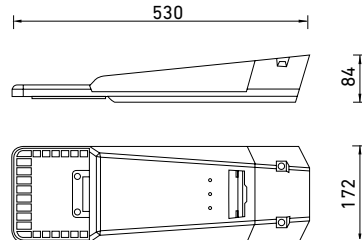

GALAXY LED

GALAXY LED street luminaires with a free urban design, high light output and practicality of use are optimal for lighting courtyards and parks.

NAME	lm	W	lm/W	Kg	Housing colour	Code
GALAXY LED 35 (W) 2700K /E/	4900	36	136	3,7	SILVER	1997032390
GALAXY LED 35 (W) 4000K /E/	5100	36	142	3,7	SILVER	1997031900
GALAXY LED 55 (W) 2700K /E/	6900	56	123	3,7	SILVER	1997032400
GALAXY LED 55 (W) 4000K /E/	7300	56	130	3,7	SILVER	1997031910

APEX LED

APEX LED luminaire is a unique solution for creating a comfortable lighting environment in modern residential complexes, historic buildings and parks. The optimal combination of efficiency, uniformity and comfort lighting. historic buildings and parks. The optimal combination of efficiency, uniformity and comfort lighting.

NAME	lm	W	lm/W	Kg	Housing colour	Code	PFC
APEX LED 40 SK 3000K /E/	3400	40	85	9,03	BLACK	1997035300	>0,95
APEX LED 40 SK 4000K /E/	3600	40	90	9,03	BLACK	1997035290	>0,95
APEX LED 80 SK 3000K /E/	6300	76	83	9,03	BLACK	1997035280	>0,98
APEX LED 80 SK 4000K /E/	6800	76	89	9,03	BLACK	1997035270	>0,98