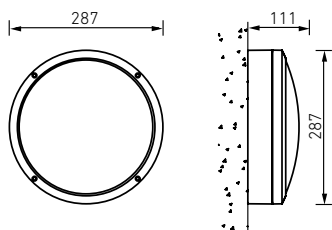

STAR LED

STAR is a family of vandal-proof luminaires in a compact aluminum housing with a high degree of protection (IP65) for illuminating passages, utility rooms, entrances, and building areas.

NAME	lm	W	lm/W	Kg	Housing colour	Code
STAR NBT LED 12 4000K /E/	1200	12	100	1,8	BLACK	1997018980
STAR NBT LED 12 4000K /E/	1200	12	100	1,8	SILVER	1997022090
STAR NBT LED 18 4000K /E/	1700	17	100	1,8	BLACK	1997019000
STAR NBT LED 18 4000K /E/	1700	17	100	1,8	SILVER	1997013370
STAR NBT LED 32 4000K /E/	1900	20	95	1,8	BLACK	1997019020
STAR NBT LED 32 4000K /E/	1900	20	95	1,8	SILVER	1997019030

GRANDA LED

GRANDA LED is a family of vandal-proof luminaires in a compact aluminum housing with a high degree of protection (IP65) for illuminating passages, utility rooms, entrances, and areas adjacent to buildings. The diffuser is made of polycarbonate or glass. A version with a decorative grid is optionally available.

NAME	lm	W	lm/W	Kg	Housing colour	Code
GRANDA NBT LED 18 4000K /E/	2500	26	96	3,1	SILVER	1997022100
GRANDA NBT LED 18 EM* 4000K /E/	2500	28	89	3,3	SILVER	1997023500
GRANDA NBT LED 18 EM3* BLACK 4000K /E/	2500	28	89	3,3	BLACK	1997032830
GRANDA NBT LED 18 GLASS 4000K /E/	2100	20	105	3,4	SILVER	1441000030

*EM - The luminaire is equipped with an Emergency kit for 1 hour.

*EM3 - The luminaire is equipped with an Emergency kit for 3 hours.