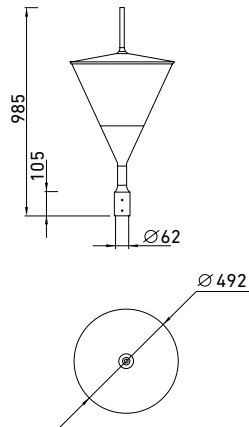

GALAXY LED

GALAXY LED street luminaires with a free urban design, high light output and practicality of use are optimal for lighting courtyards and parks.

NAME	lm	W	lm/W	Kg	Housing colour	Code
GALAXY LED 35 (W) 2700K /E/	4900	36	136	3,7	SILVER	1997032390
GALAXY LED 35 (W) 4000K /E/	5100	36	142	3,7	SILVER	1997031900
GALAXY LED 55 (W) 2700K /E/	6900	56	123	3,7	SILVER	1997032400
GALAXY LED 55 (W) 4000K /E/	7300	56	130	3,7	SILVER	1997031910

APEX LED

APEX LED luminaire is a unique solution for creating a comfortable lighting environment in modern residential complexes, historic buildings and parks. The optimal combination of efficiency, uniformity and comfort lighting. historic buildings and parks. The optimal combination of efficiency, uniformity and comfort lighting.

NAME	lm	W	lm/W	Kg	Housing colour	Code	PFC
APEX LED 40 SK 3000K /E/	3400	40	85	9,03	BLACK	1997035300	>0,95
APEX LED 40 SK 4000K /E/	3600	40	90	9,03	BLACK	1997035290	>0,95
APEX LED 80 SK 3000K /E/	6300	76	83	9,03	BLACK	1997035280	>0,98
APEX LED 80 SK 4000K /E/	6800	76	89	9,03	BLACK	1997035270	>0,98