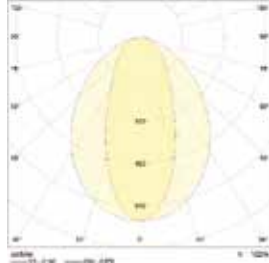

### LED MALL ECO

6 type of light intensity distribution curves to solve any lighting problem:

**D90**  
General lighting  
at standard levels

**D30**  
Maximum efficiency  
at high levels

**D60**  
Maximum efficiency  
at high levels

**LT** COMMERCIAL

<b>LED MALL PLUGIN</b>	<b>LED MALL ECO</b>
Lighting efficiency up to 140 lm/W	Lighting efficiency up to 128 lm/W
Luminous efficiency from 1,5 m - 4750/ 8900 lm	Luminous efficiency from 1,5 m - 4100/9450 lm
Power 34/59 W	Power 38/74 W
IP54	
CRI > 80	
Color temperature 4000 K (3000K, 5000K by request)	
Six types of light distribution available (D30, D90, D60, D120, ASYM, DOUBLE ASYM)	