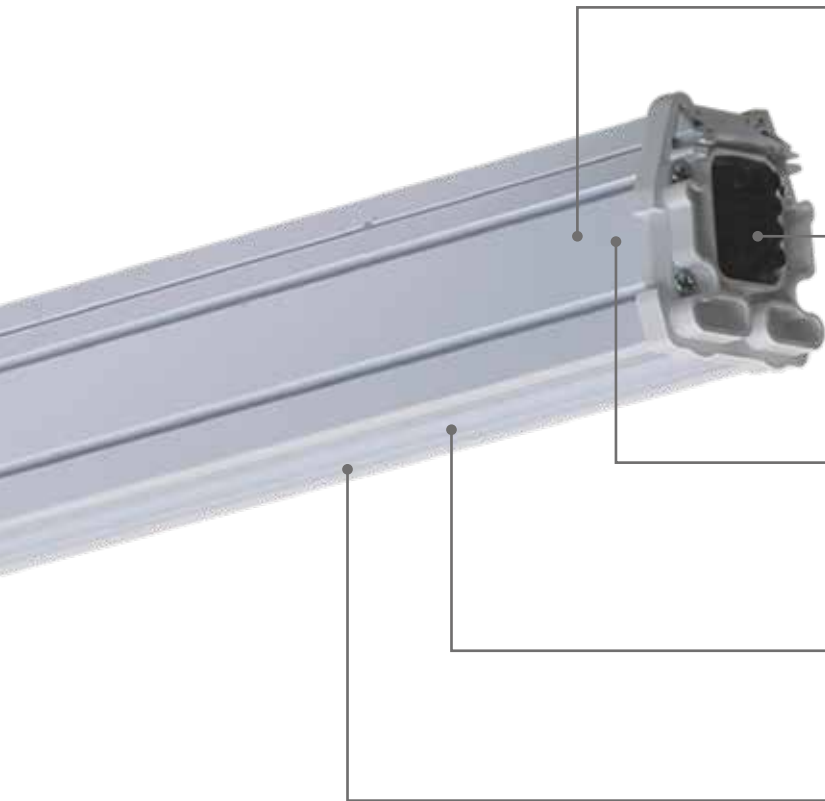

COMMERCIAL

EXQUISITE EFFICIENCY

**Extruded aluminium housing**

Minimalistic design and high-quality heat management

**M/F connector integrated in the PlugIn cover**

IP54 ingress protection, backbone wiring 5\*1.5 mm, no additional tools required for electrical and mechanical connections

The **LED MALL ECO IP54** series dust- and moisture-proof LED-based luminaires in a compact extruded aluminum housing can efficiently replace continuous-row lighting systems based on fluorescent lamps. The high luminous flux, luminous efficacy up to 120 lm/W, two LDC options, high CRI, and the possibility to create long light lines significantly expand the range of applications for these luminaires, enabling their use both in large and mid-size retail sales areas as well as in auxiliary and storage facilities.

**LED MALL PlugIN IP54** rated line system luminaires with dust and moisture protection for creating continuous light lines serving as a perfect substitution for traditional main systems based on luminescent lamps. Possibility to create long light lines, simple installation and compliance with stringent requirements to quality of light and EN 60598 (EMC, no pulsation) make this product an ideal solution for large and medium scale retail facilities. IP54 allows you to use it in utility rooms and warehouses.

### LED MALL PlugIN

Electrical connection of luminaires by means of connectors integrated in luminaire ends

- Connection of luminaires without additional tools
- Guide on the luminaire profile to ensure a straight light line