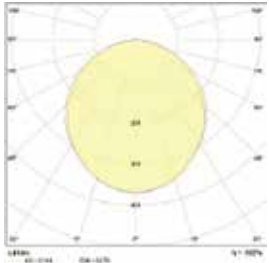

### LED MALL ECO

6 type of light intensity distribution curves to solve any lighting problem:

**D90**  
General lighting  
at standard levels

**D30**  
Maximum efficiency  
at high levels

**D60**  
Maximum efficiency  
at high levels