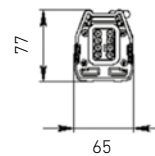

LED MALL PlugIN