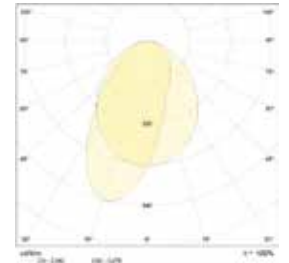

ASYM
Perimeter highlighting
and illumination of
vertical surfaces