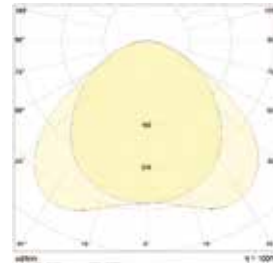

### LED MALL ECO

6 type of light intensity distribution curves to solve any lighting problem:

**D90**  
General lighting  
at standard levels

**D30**  
Maximum efficiency  
at high levels

**D60**  
Maximum efficiency  
at high levels