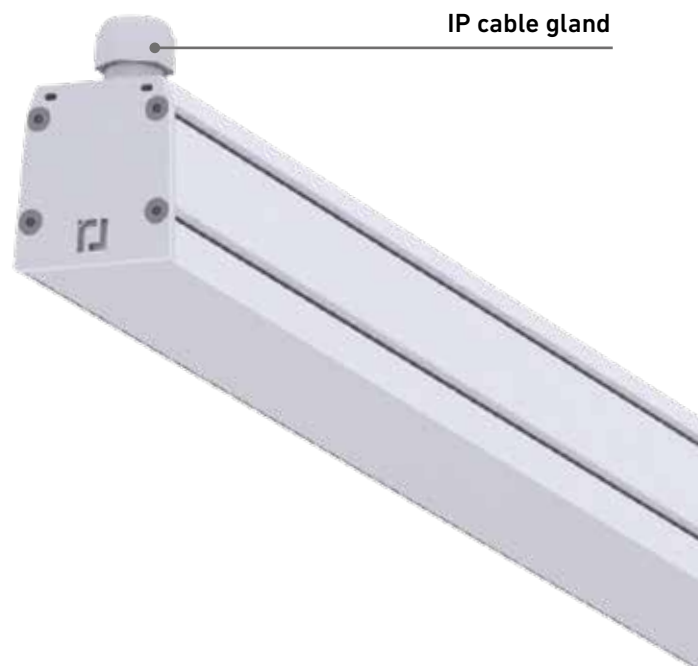

COMMERCIAL

EXQUISITE EFFICIENCY

**Extruded aluminium housing**

Minimalistic design and high-quality heat management

**M/F connector integrated in the PlugIn cover**

IP54 ingress protection, backbone wiring 5\*1.5 mm, no additional tools required for electrical and mechanical connections

The **LED MALL ECO IP54** series dust- and moisture-proof LED-based luminaires in a compact extruded aluminum housing can efficiently replace continuous-row lighting systems based on fluorescent lamps. The high luminous flux, luminous efficacy up to 120 lm/W, two LDC options, high CRI, and the possibility to create long light lines significantly expand the range of applications for these luminaires, enabling their use both in large and mid-size retail sales areas as well as in auxiliary and storage facilities.

**LED MALL PlugIN IP54** rated line system luminaires with dust and moisture protection for creating continuous light lines serving as a perfect substitution for traditional main systems based on luminescent lamps. Possibility to create long light lines, simple installation and compliance with stringent requirements to quality of light and EN 60598 (EMC, no pulsation) make this product an ideal solution for large and medium scale retail facilities. IP54 allows you to use it in utility rooms and warehouses.

### LED MALL PlugIN

Electrical connection of luminaires by means of connectors integrated in luminaire ends

- Connection of luminaires without additional tools
- Guide on the luminaire profile to ensure a straight light line