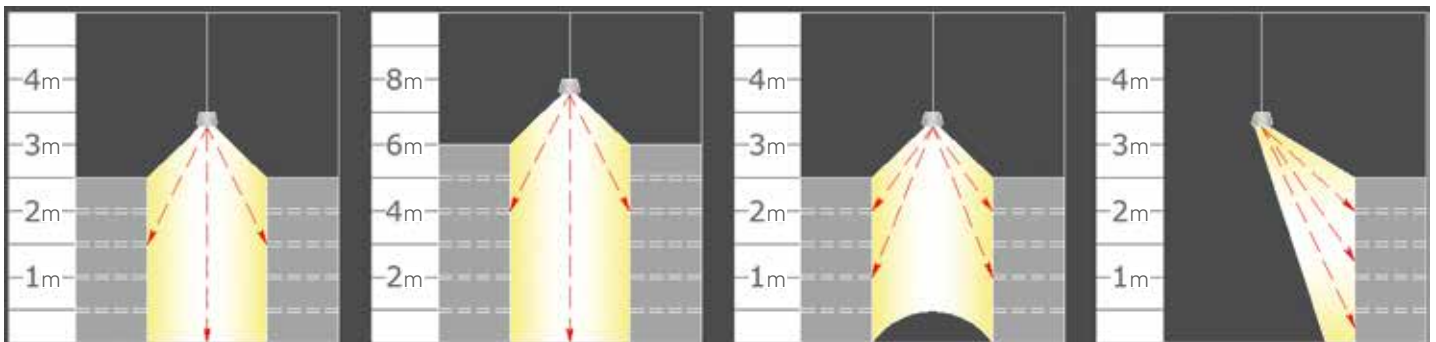

6 type of light intensity distribution curves to solve any lighting problem: