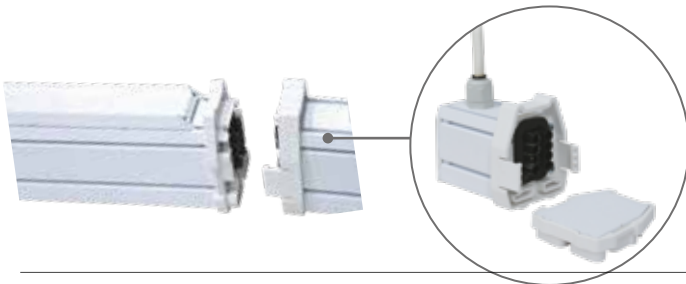

LED MALL PlugIN