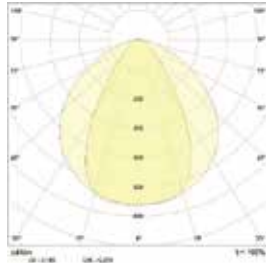

### LED MALL ECO

6 type of light intensity distribution curves to solve any lighting problem:

**D90**  
General lighting  
at standard levels

**D30**  
Maximum efficiency  
at high levels

**D60**  
Maximum efficiency  
at high levels