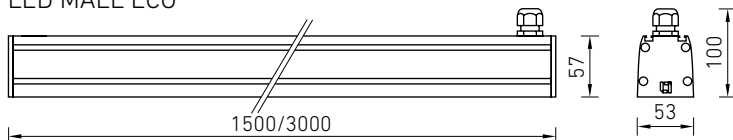

LED MALL ECO